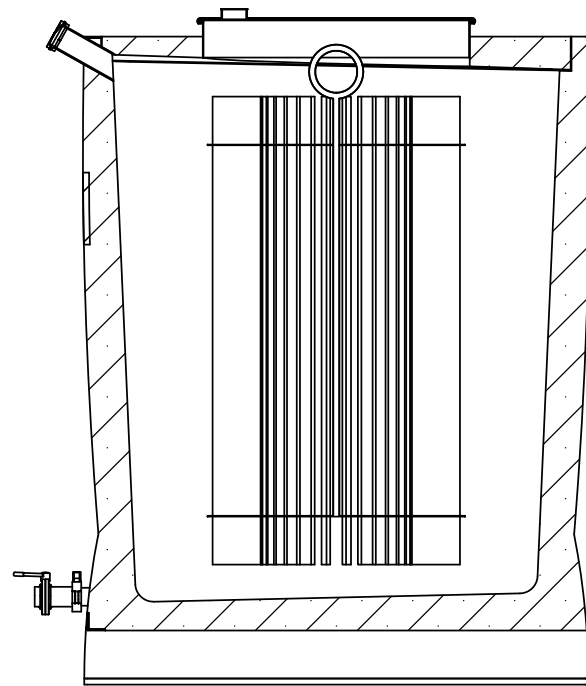

BASIC STORAGE & AGING TANK

FERMENTING & STORAGE TANK

FULL OAK STAVE ARRAY INSERT

SENSOR PACKAGE

ADDITIVE INSERT

WINESTACK, 240 GALLON, OPTIONS

ESTIMATE #	DATE: 9/14/2015	DRAWN BY: CF
EST. REVISION #	DWG REVISION # 2	SHEET # 4