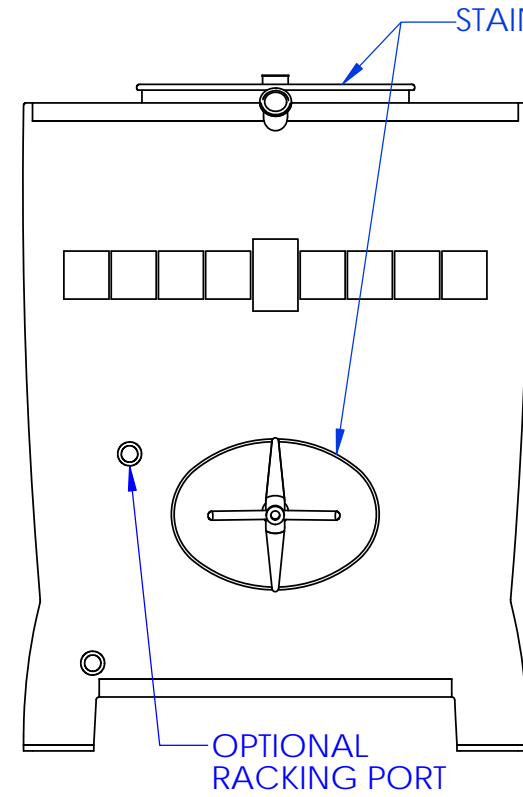

BASIC STORAGE & AGING TANK

FERMENTING & STORAGE TANK

FULL OAK STAVE ARRAY INSERT

SENSOR PACKAGE

ADDITIVE INSERT

WINESTACK, 240 GALLON, OPTIONS

ESTIMATE #	DATE: 9/14/2015	DRAWN BY: CF
EST. REVISION #	DWG REVISION # 2	SHEET # 4