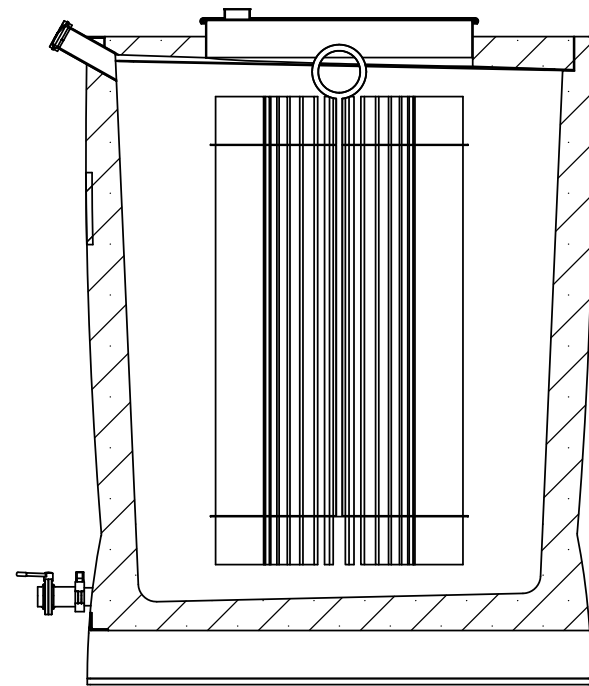

BASIC STORAGE & AGING TANK

FERMENTING & STORAGE TANK

FULL OAK STAVE ARRAY INSERT

SENSOR PACKAGE

ADDITIVE INSERT

WINESTACK, 240 GALLON, OPTIONS

ESTIMATE #	DATE: 9/14/2015	DRAWN BY: CF
EST. REVISION #	DWG REVISION # 2	SHEET # 4