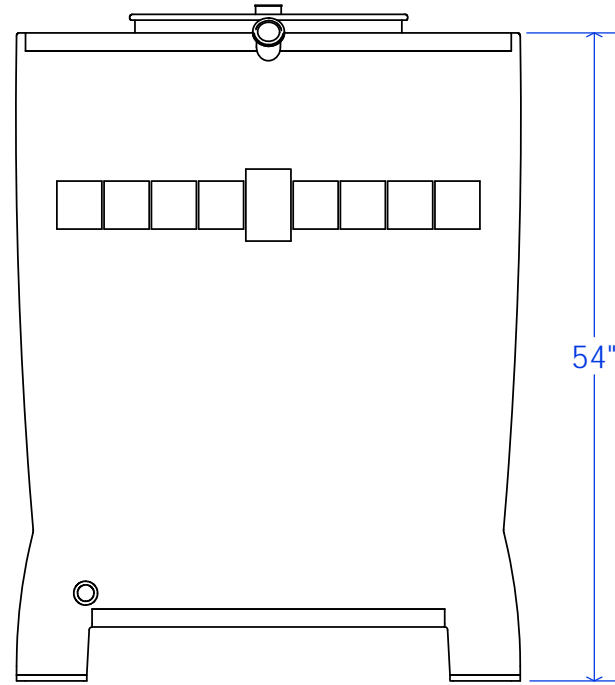

BASIC STORAGE & AGING TANK

FERMENTING & STORAGE TANK

FULL OAK STAVE ARRAY INSERT

SENSOR PACKAGE

ADDITIVE INSERT

WINESTACK, 240 GALLON, OPTIONS

ESTIMATE #	DATE: 9/14/2015	DRAWN BY: CF
EST. REVISION #	DWG REVISION # 2	SHEET # 4