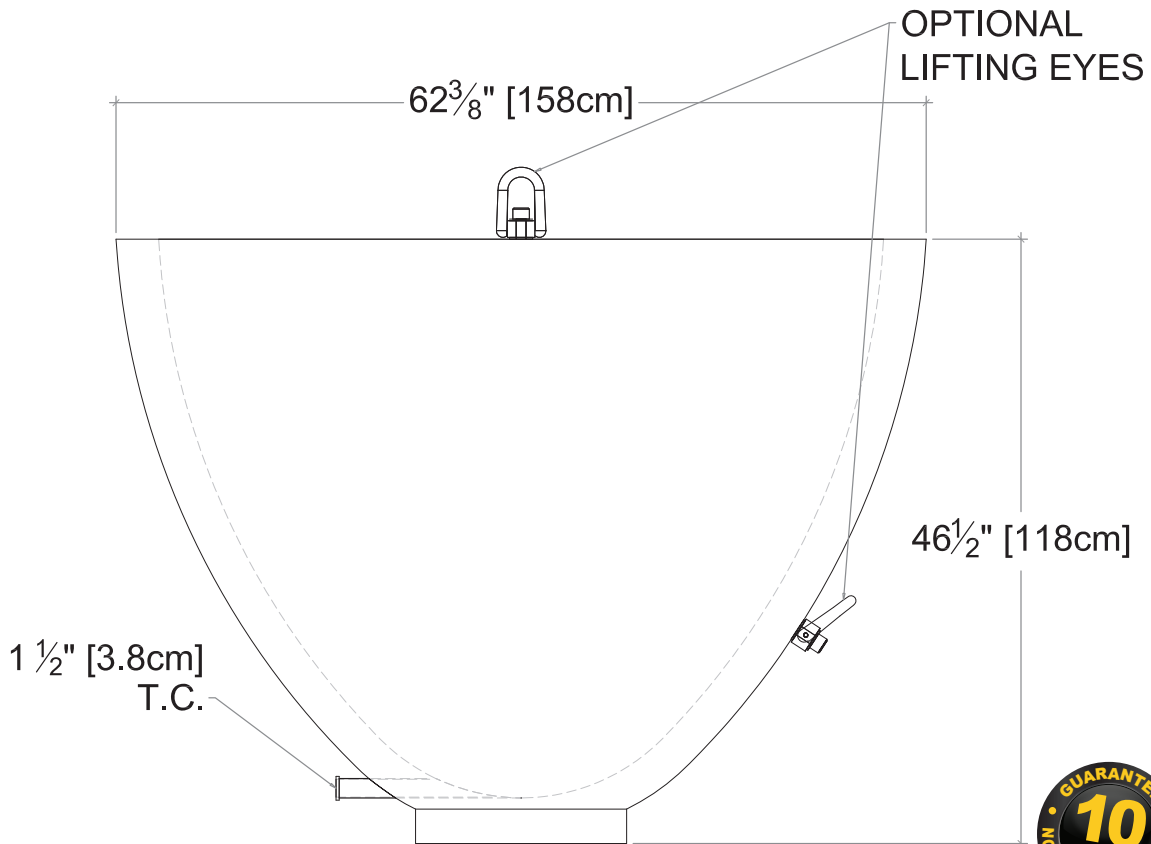

CONCRETE WINE TANKS
SONOMA CAST STONE

TEACUP

1,037 LTR • 274 GALLONS • DRY WT 2,178 LBS

CONCRETE WINE TANKS
SONOMA CAST STONE

TEACUP

1,037 LTR • 274 GALLONS • DRY WT 2,178 LBS