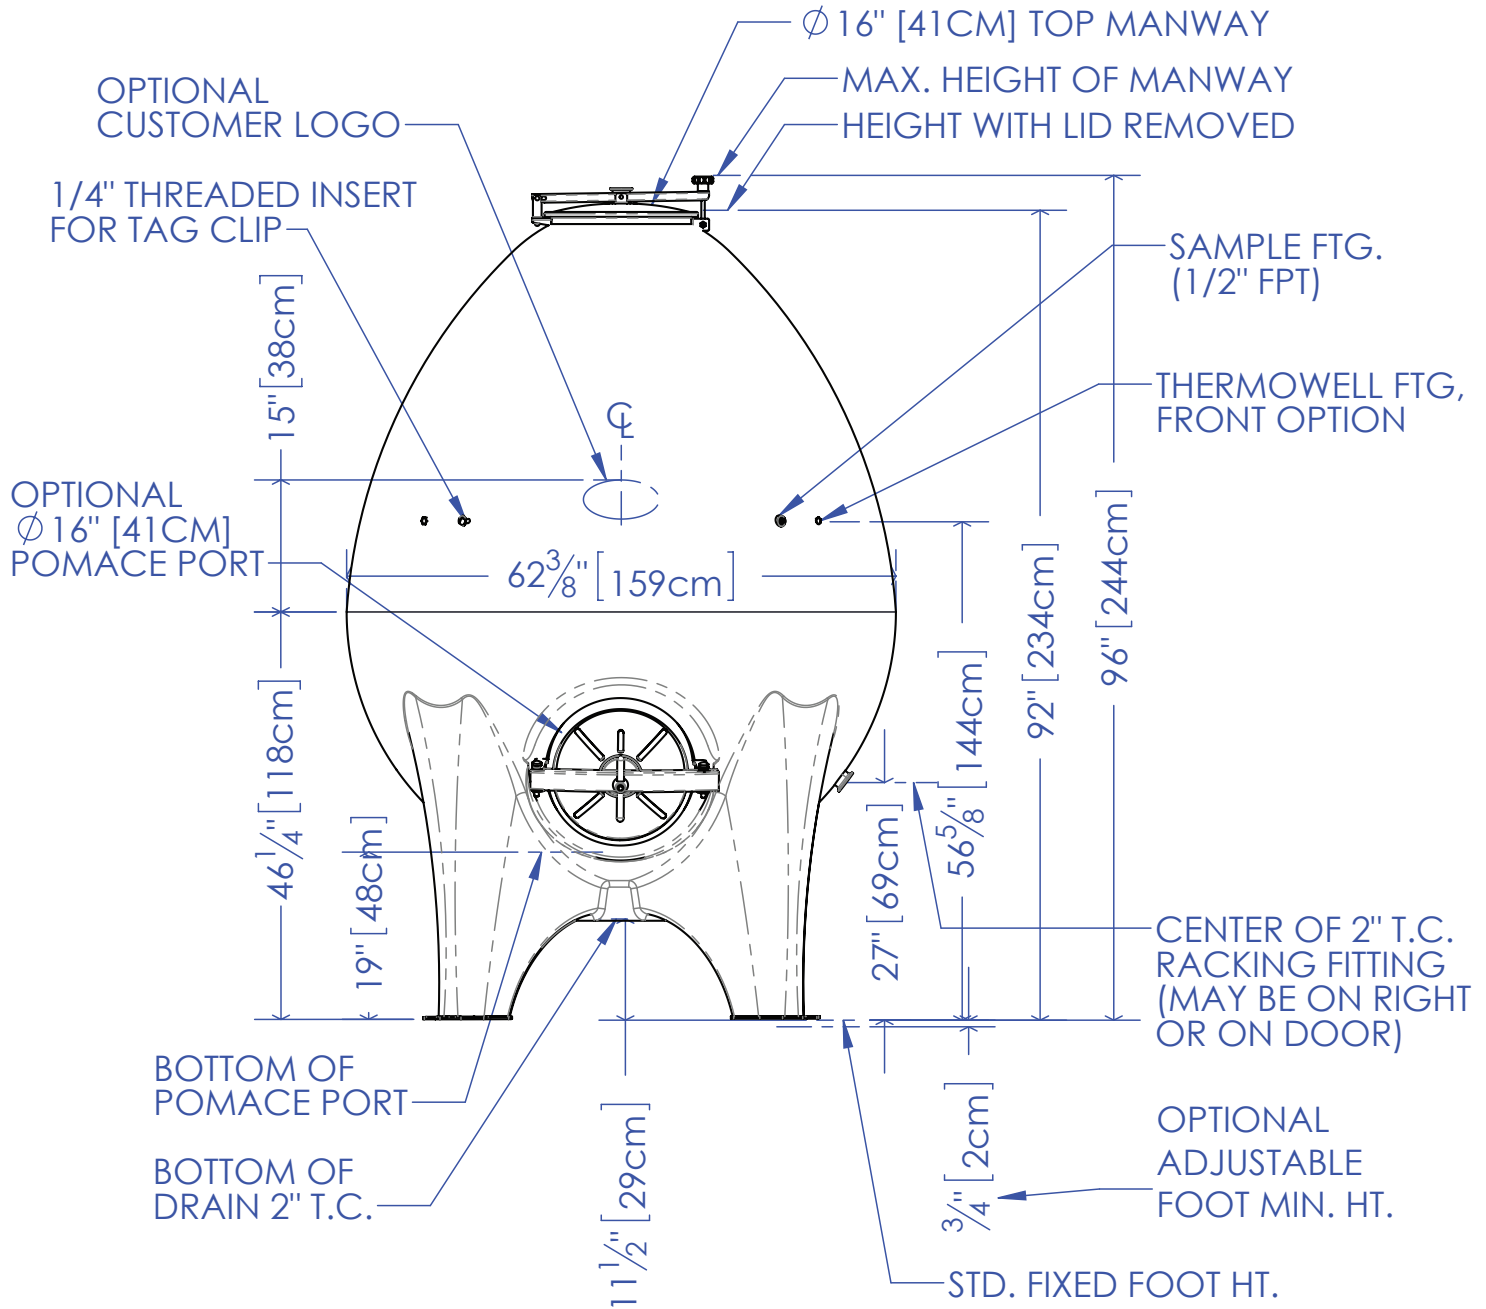

# CLASSIC EGG SHAPE

1,802 LTR • 476 GAL • DRY WT 4,732 LBS

FRONT VIEW

# CLASSIC EGG SHAPE

1,802 LTR • 476 GAL • DRY WT 4,732 LBS

BACK VIEW  
v.1808