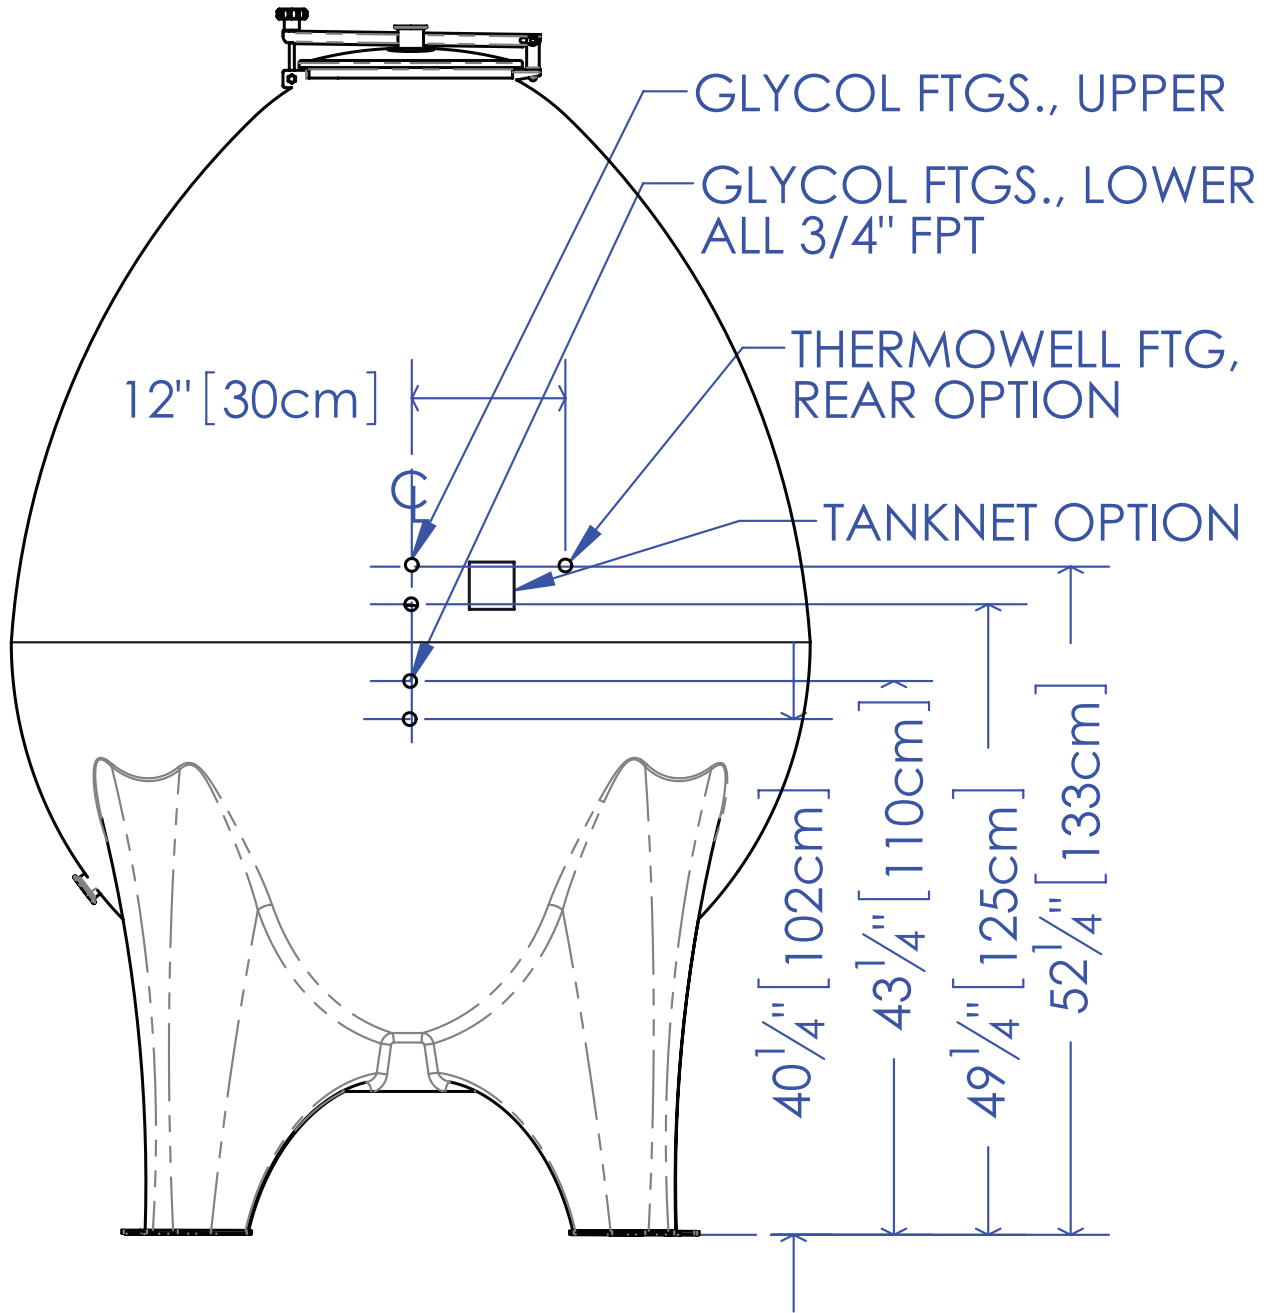

# CLASSIC EGG SHAPE

1,802 LTR • 476 GAL • DRY WT 4,732 LBS

FRONT VIEW

# CLASSIC EGG SHAPE

1,802 LTR • 476 GAL • DRY WT 4,732 LBS

BACK VIEW  
v.1808